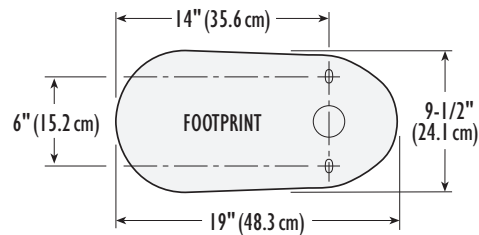

COLORS

02: White

Other: Refer to price book for additional colors/finishes

Color number is indicated between part number and letter suffix (i.e. 3464-02-V)