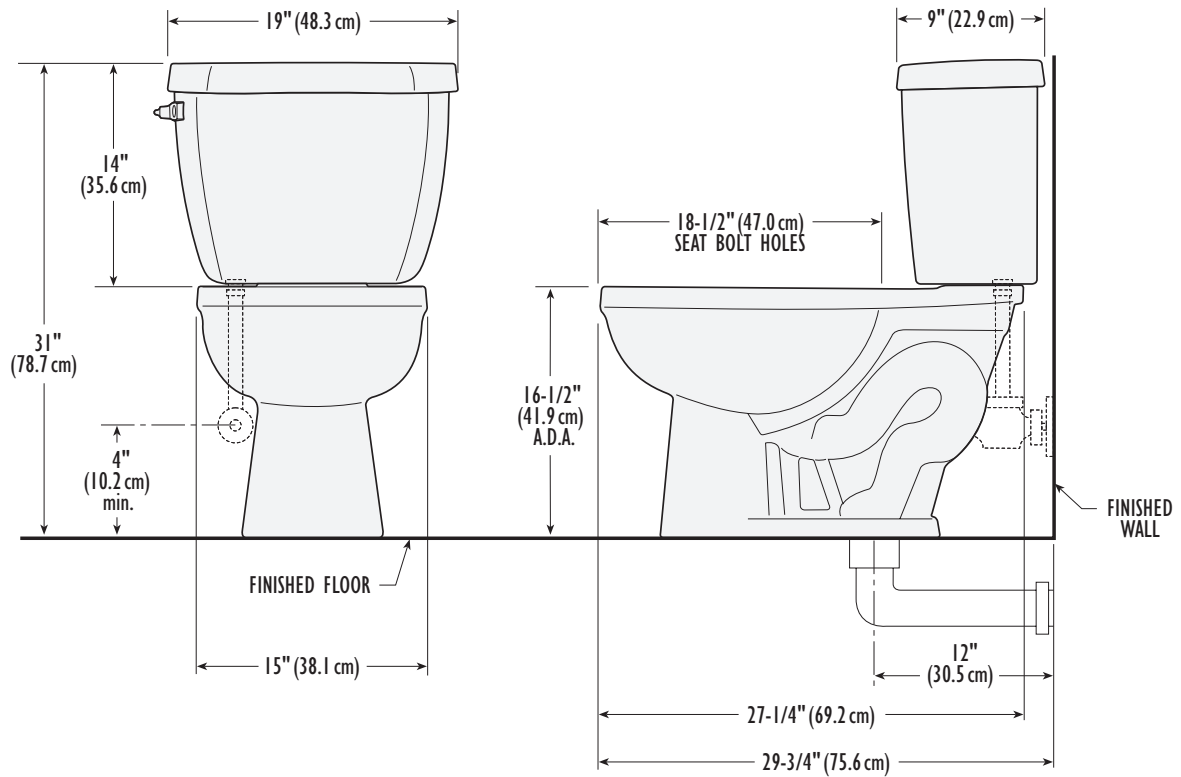

TORNADO ADA HET

Model 3134-3471

FEATURES

2-1/4" Fully Glazed Trapway – Passes a 2" Ball

High-Efficiency Toilet (HET) with Powerful Pressure-Assist
1.28 gpf/4.8 lpf Flush

Extra-Quiet Flushing Action

Pressure-Assist – Equipped with Sloan Flushmate® IV

Flushes 1,000 grams of solids*

Extra-Large 12" x 10-1/2" Water Surface

Chrome-Plated Metal Flush Lever

Ideal Height™ A.D.A. Compliant – 16-1/2" High

5-Year Warranty on Vitreous China

V-Gloss™ High-Gloss Vitreous China – Durable, Nonporous

Meets ASME A112.19.2 / CSA B45.1
Seat Not Included

*per MaP test

THE PROVEN LEADER
IN FLUSHING PERFORMANCE™

Vortens®

TORNADO ADA HET

Model 3134-3471

DIMENSIONS

IMPORTANT: Dimensions of fixtures are nominal and may vary within the range of tolerance established by the standards ASME A112.19.2 / CSA B45.1. These measurements are subject to change or cancellation. No responsibility is assumed for use of superseded or voided pages.

SPECIFICATIONS

3134-V	Elongated Bowl	53 Lbs.
3471-V	12" Rough-In Tank 1.28 gpf / 4.8 lpf Flush	37 Lbs.
3478-V	12" Right-Hand Flush 1.28 gpf / 4.8 lpf Flush	37 Lbs.
3468-V*	12" Rough-In Tank 1.0 gpf / 3.8 lpf Flush	37 Lbs.
3470-V*	12" Right-Hand Flush 1.0 gpf / 3.8 lpf Flush	37 Lbs.